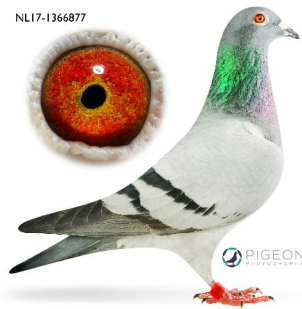

BLUE PEARL

Hok Huijsmans

Blauw

1st Prov Maxence

against 13.240 birds

2 minutes ahead.

3rd Provinciaal Sens

after two loft mates

against 4971 birds

Maxence (Prov) 1/13240

Sens (Prov) 3/ 4971

NL17-1366877

PIGEON

BLUE PEARL

NL-10-1274744 M

DE 744- 3x1st